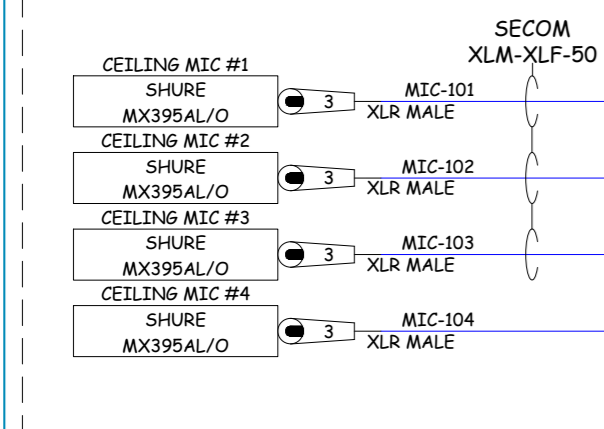

AT TEACHER'S DESK

CAMERA LOCATION

CEILING MOUNTED

CONNECTRONICS
XLF-P-3

Enhanced Classroom Diagram