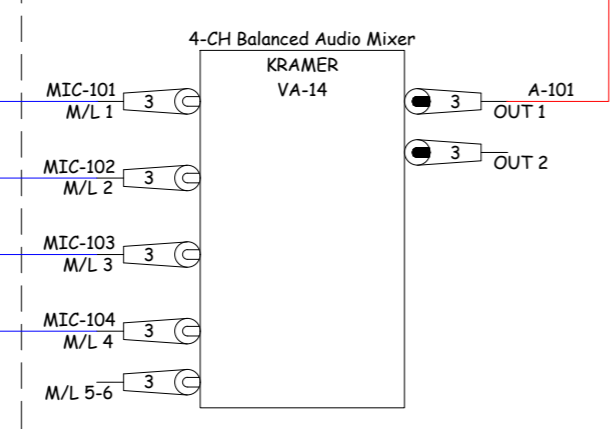

AT TEACHER'S DESK

CAMERA LOCATION

CEILING MOUNTED

CONNECTRONICS
XLF-P-3

Enhanced Classroom Diagram