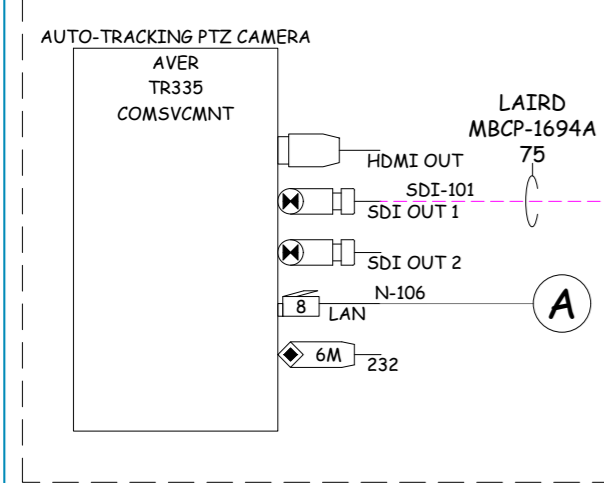

AT TEACHER'S DESK

CAMERA LOCATION

CEILING MOUNTED

CONNECTRONICS
XLF-P-3

Enhanced Classroom Diagram